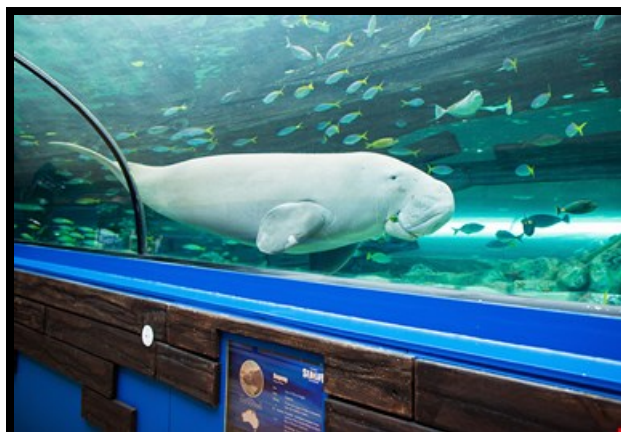

• OVERVIEW •

Sydney Attractions Combo Tickets - 4 Attractions

Sydney Attractions Combo Tickets

SEA LIFE Aquarium

Embark on a journey of amazing discovery through SEA LIFE Sydney Aquarium's extraordinary themed zones including the all-new Penguin Expedition, a world-first King and Gentoo penguin experience with a ride. Get face-to-fin with over 13,000 animals from 700 different species including majestic dugongs, jaw-some sharks and array of tropical fish!